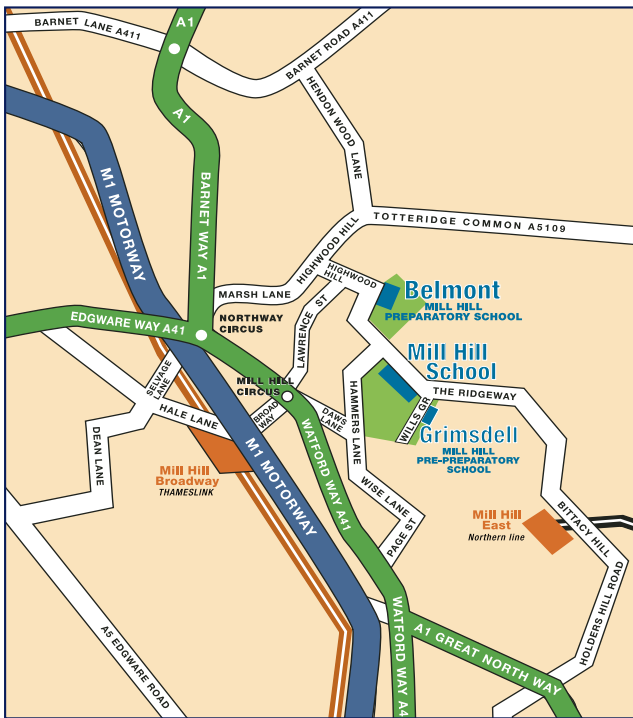

## Mill Hill Preparatory School

### TRAVEL GUIDE & PLAN

**Southgate:** 251 to Mill Hill

**Stanmore:** 142 to Edgware, then 251 or 240 to Mill Hill

**Totteridge:** 251 to Mill Hill

**Whetstone:** 251 to Mill Hill

**Winchmore Hill:** 125 or W9 to Southgate, then 251 to Mill Hill

#### Travelling by Car

Travelling south from the M1 leave at junction 4 and take the exit onto the A41. Travelling north take the Watford Way northbound.

Then take the Daws Lane exit from the Watford Way 20 yards south of Mill Hill Circus. Turn left at Hammers Lane, then left onto The Ridgeway and the school is 50 yards on the right.